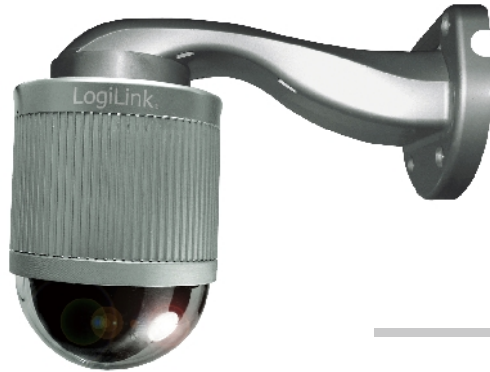

Art No. WC0014C

Outdoor IP Dome Camera, H.264

Specification:

Video Output	1.0 Vp-p. 75Ω
BLC	On / Off
White Balance	Auto / Indoor 1 / Indoor 2 / Sun / Cloudy * Indoor1=9000K; Indoor2=3000K; Sun=5500K; Cloudy=7000K
Camera ID	0~255
• Software	
Supported Protocols	DDNS, PPPoE, DHCP, NTP, SNTP, TCP/IP, ICMP, SMTP, FTP, HTTP, RTP, RTSP
Security	Multiple user access levels with password protection
Web Management	YES (Control up to 16 network cameras simultaneously)
Remote Control	YES
Motion Detection	YES
Alarm and event Notification	Image upload over FTP and Email
Mobile	Supports 3GPP mobile surveillance
• Others	
General I/O	Alarm in x1
Power	12V DC, 1.5A
Operating Temp.	0~40°C
Humidity	85%
Minimum Web Browsing Requirements:	- Pentium 4 CPU 1.3 GHz or higher, or equivalent AMD - 256 MB RAM - AGP graphics card, Direct Draw, 32MB RAM - Windows 7, Vista, XP, Windows 2000 Server, ME, 98, DirectX 9.0 or later - Internet Explorer 6.x or later
Dimension (mm)**	145(D) x 184(H)

* The specifications are subject to change without notice.

** Dimensional tolerance: (± 5mm)

* The specifications and pictures are subject to change without notice.
** All trade names referenced are the registered trademark of their respective owners.

WC0014C v.1.0
Outdoor Dome IP Camera,
H.264, with 22x Optical Zoom

4 260113 571828

Made in Taiwan