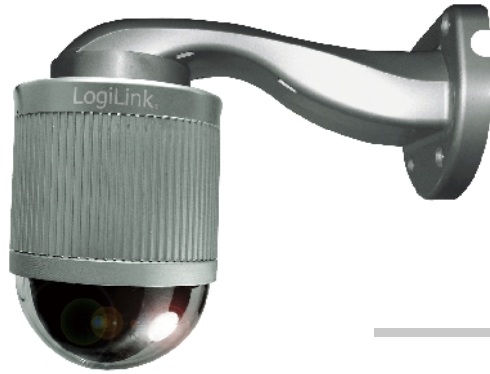

Art No. WC0014C

## Outdoor IP Dome Camera, H.264

This PTZ network camera is a high-performance device for use in professional and demanding surveillance situation. It supports multiple network protocols for MPEG4 or MJPEG live video transmission, and you can easily view, record and operate the camera via the supplied video viewer software or the web browser. It is also capable of following the moving object precisely with Intelligent Auto Tracking, and long-time operation with High Spindle Reliability. Video surveillance over IP network infrastructure is available and easy from anywhere, at anytime.

### Feature:

- 1/3" H.R. CCD image sensor
- Resolution: NTSC: 768 (H) x 494 (V)  
PAL: 752 (H) x 582 (V)
- Advanced Auto Tracking Accuracy - to follow the moving object
- MPEG4, MJPEG and H.264 compression
- Supports 360 degree pan and 90 degree tilt, continuous rotation
- 22x Zoom F1.6 (wide) ~ F3.7(Tele), view: 60°~4°
- Flexible Color / Shutter Parameters Adjustment - to adapt various light conditions
- Outdoor IP Rating with IP66
- Motion detection and alarm notification via Email
- Supports 3G Mobile Phone Surveillance (iPhone, BlackBerry, WinCE, J2ME & Android, Symbian Support)
- Supports multiple access levels with password
- Supports up to 10 users on-line
- Complete IP surveillance system with Central Management System (CMS) software for up to 16 cameras at the same time