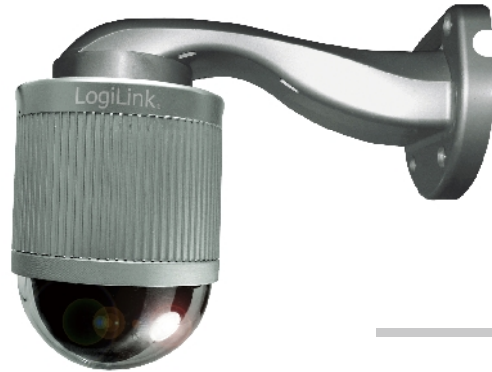

WC0014C v.1.0  
Outdoor Dome IP Camera,  
H.264, with 22x Optical Zoom

4 260113 571828

Made in Taiwan

Art No. WC0014C